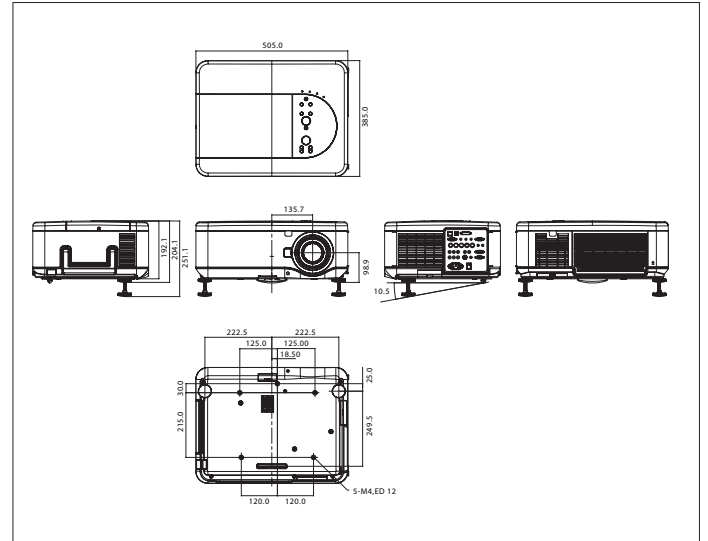

External dimensions (unit: mm)

All products manufactured by the Projector Integrated Business Unit of SANYO's DI Company employ a quality management system that has undergone the inspection and registration process of the ISO 9001:2000 international standard.

DLP® and the DLP logo are registered trademarks of Texas Instruments. BrilliantColor™ and DynamicBlack™ are trademarks of Texas Instruments.

<http://www.sanyo-lcdp.com/english/>

SANYO's DI Company has received ISO 14001 certification for the environmental management system used in its factory.

Caution: Please consult the instruction manual to ensure safe and proper operation of the product.

Distributed by:

SANYO

SANYO Electric Co. Ltd.
DI company

©2007 SANYO Printed in JAPAN 2007.8 SI
SML083